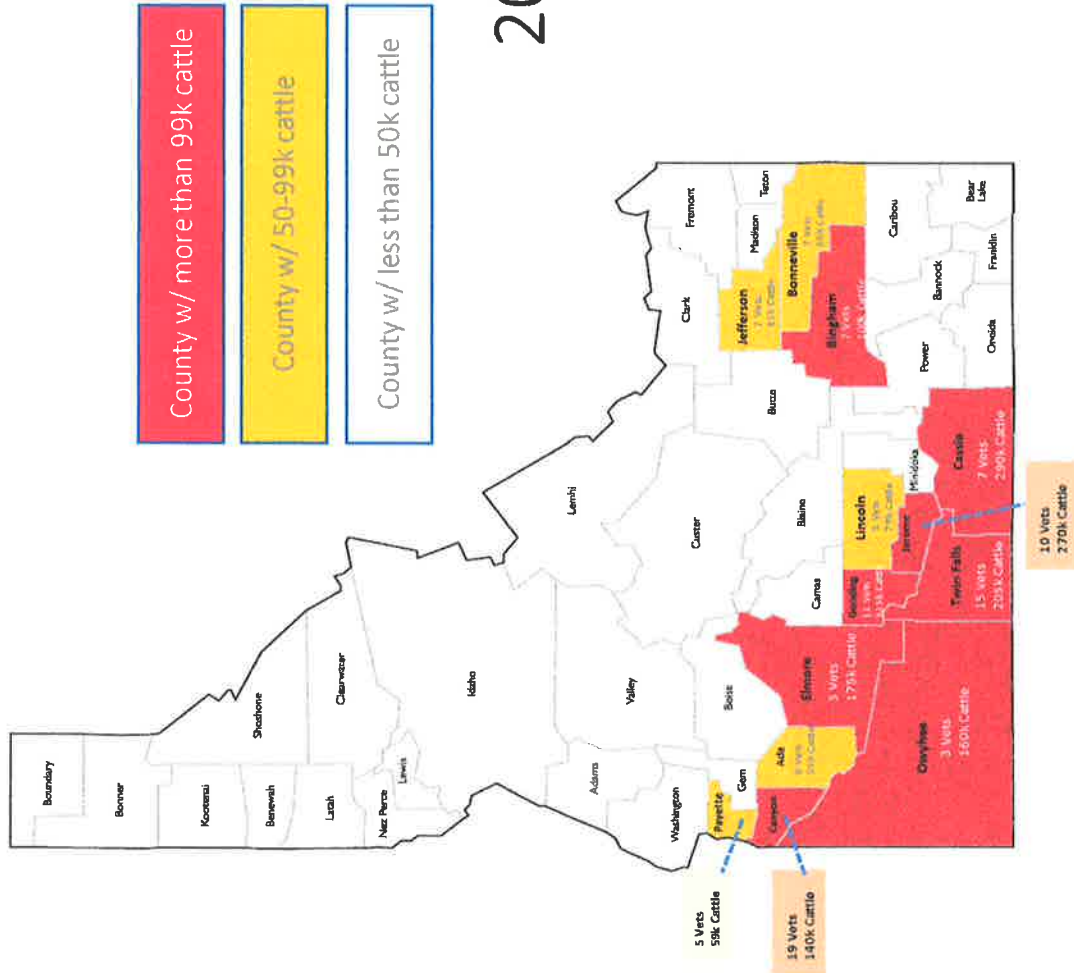

- Median Vet Student Loan Debt - \$190,000

- Median Large Animal Vet Salary - \$60,000
- Median Small Animal Vet Salary - \$90,000

Map of Cattle Veterinarians in Idaho

- Cattle vets in the county/ cattle vets >60yrs in the county
 Ex 1. Benewah (1/0) has 1 cattle vet and no vets over 60
 Ex 2. Elmore (3/1) has 3 cattle vets and 1 vet over 60
- Red = 1 or less cattle vets in county less than 60 years old
- Green = 2 or more cattle vets in county less than 60 years old

2020 Idaho Cattle Census

- 469,000 Brucellosis (Bangs) Vaccinations in 2021 by 205 vets
 - 50 vets administered 400,000 vaccs
 - 100 vets administered 450,000 vaccs
- 24% of Idaho cattle vets are over 60 yrs; 41% over 50 yrs
- Top 50 cattle vets in Idaho work in 16 counties
 - ~40 large animal vets will be lost to retirement in the next 10-15 years
 - Provide 50% of the production animal vet services in Idaho's most cattle-dense counties