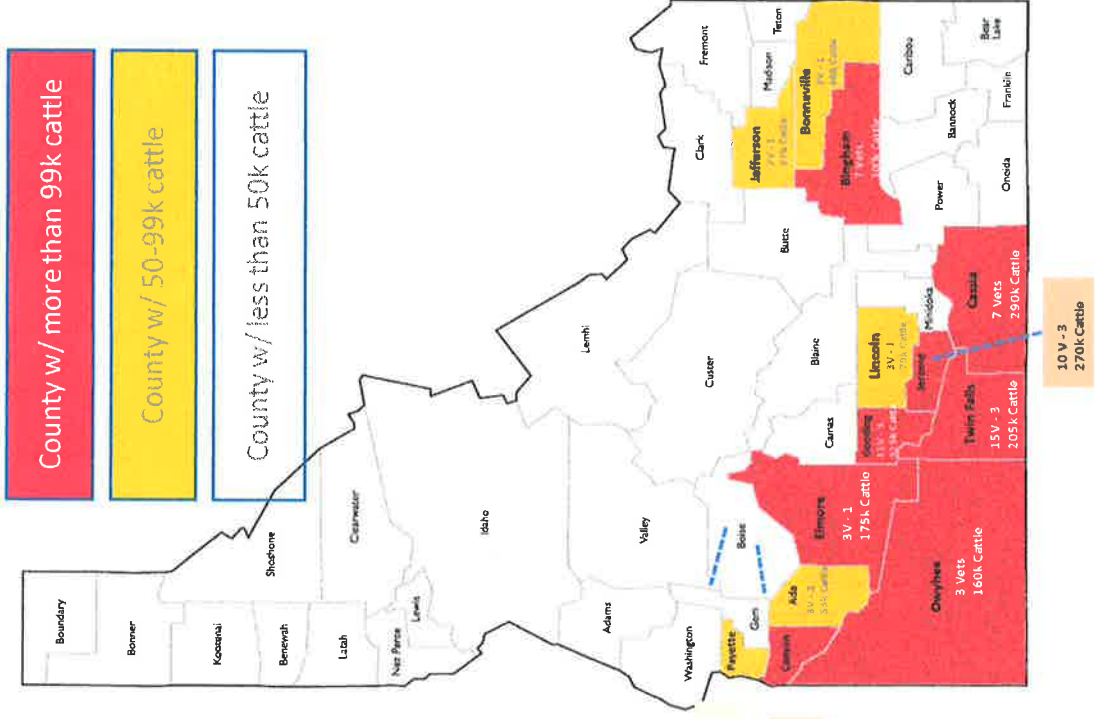

- Median Vet Student Loan Debt - \$190,000

- Median Large Animal Vet Salary - \$60,000
- Median Small Animal Vet Salary - \$90,000

Map of Cattle Veterinarians in Idaho

- Cattle vets in the county/ cattle vets >60yrs in the county
 Ex 1. Benewah (1/0) has 1 cattle vet and no vets over 60
 Ex 2. Elmore (3/1) has 3 cattle vets and 1 vet over 60
- Red = 1 or less cattle vets in county less than 60 years old
- Green = 2 or more cattle vets in county less than 60 years old

2020 Idaho Cattle Census

- 469,000 Brucellosis (Bangs) Vaccinations in 2021 by 205 vets
 - 50 vets administered 400,000 vaccs
 - 100 vets administered 450,000 vaccs
- 24% of Idaho cattle vets are over 60 yrs; 41% over 50 yrs
- Top 50 cattle vets in Idaho work in 16 counties
 - ~40 large animal vets will be lost to retirement in the next 10-15 years
 - Provide 50% of the production animal vet services in Idaho's most cattle-dense counties