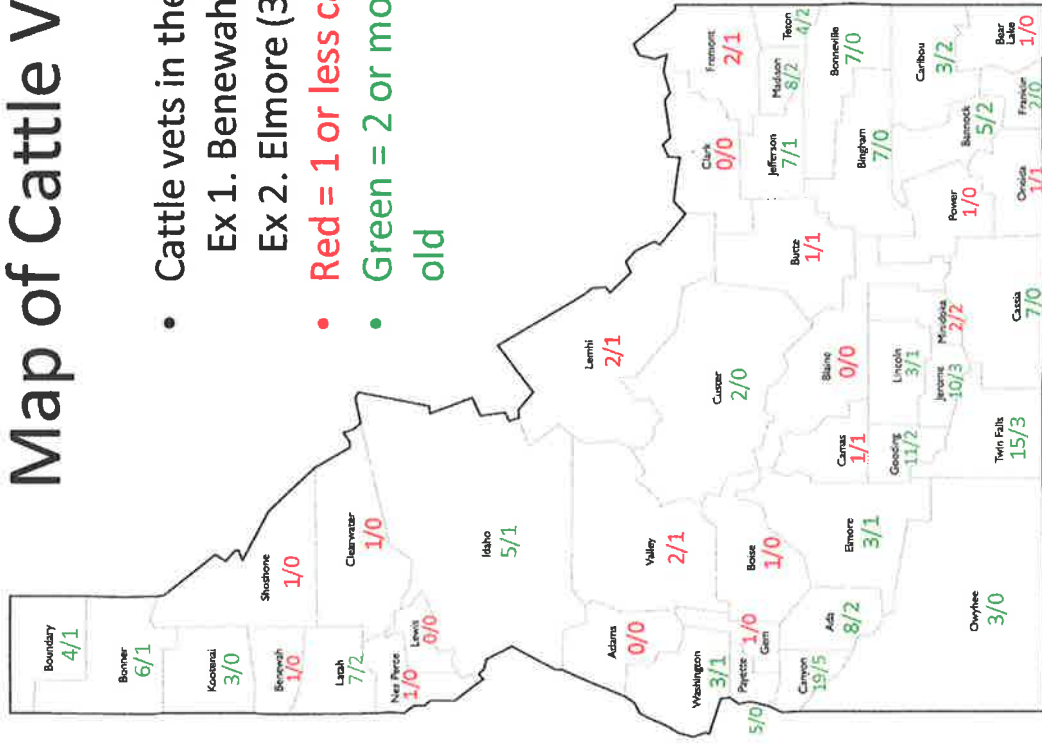

Current Cost of Vet School/Student Debt

- WSU(WICHE) \$44,294/year (in-state) \$79,706/year (out-of-state)
- OSU \$47,311/year (in-state) \$72,615/year (out-of-state)
- UC-Davis \$63,078/year (in-state) \$75,323/year (out-of-state)
- Colorado State \$38,400/year (in-state) \$63,200/year (out-of-state)

- Median Vet Student Loan Debt - \$190,000

- Median Large Animal Vet Salary - \$60,000
- Median Small Animal Vet Salary - \$90,000

Map of Cattle Veterinarians in Idaho

- Cattle vets in the county/ cattle vets >60yrs in the county
 Ex 1. Benewah (1/0) has 1 cattle vet and no vets over 60
 Ex 2. Elmore (3/1) has 3 cattle vets and 1 vet over 60
- Red = 1 or less cattle vets in county less than 60 years old
- Green = 2 or more cattle vets in county less than 60 years old

2020 Idaho Cattle Census

- 469,000 Brucellosis (Bangs) Vaccinations in 2021 by 205 vets
 - 50 vets administered 400,000 vaccs
 - 100 vets administered 450,000 vaccs
- 24% of Idaho cattle vets are over 60 yrs; 41% over 50 yrs
- Top 50 cattle vets in Idaho work in 16 counties
 - ~40 large animal vets will be lost to retirement in the next 10-15 years
 - Provide 50% of the production animal vet services in Idaho's most cattle-dense counties