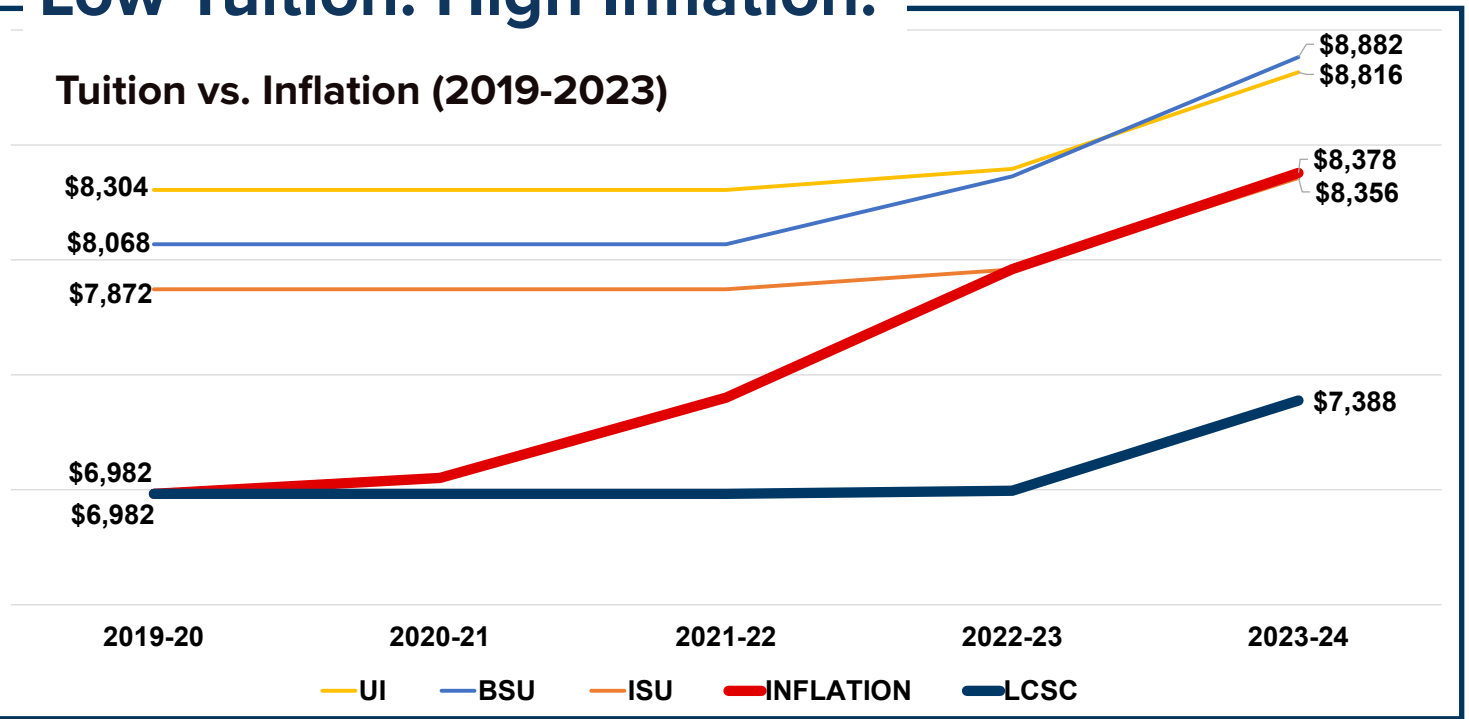

Accessible

- From GED to graduate certificates
- Pathways with all Idaho sister institutions

Affordable

- \$7,388 per year, lowest tuition among Idaho's public four-year institutions

Accomplished

- 99% successful placement rates
- Top state and national rankings

#1
**BEST VALUE
 IN IDAHO**
 Research.com
 (2023)

Low Tuition. High Inflation.

Tuition vs. Inflation (2019-2023)

Small College. Big Results.