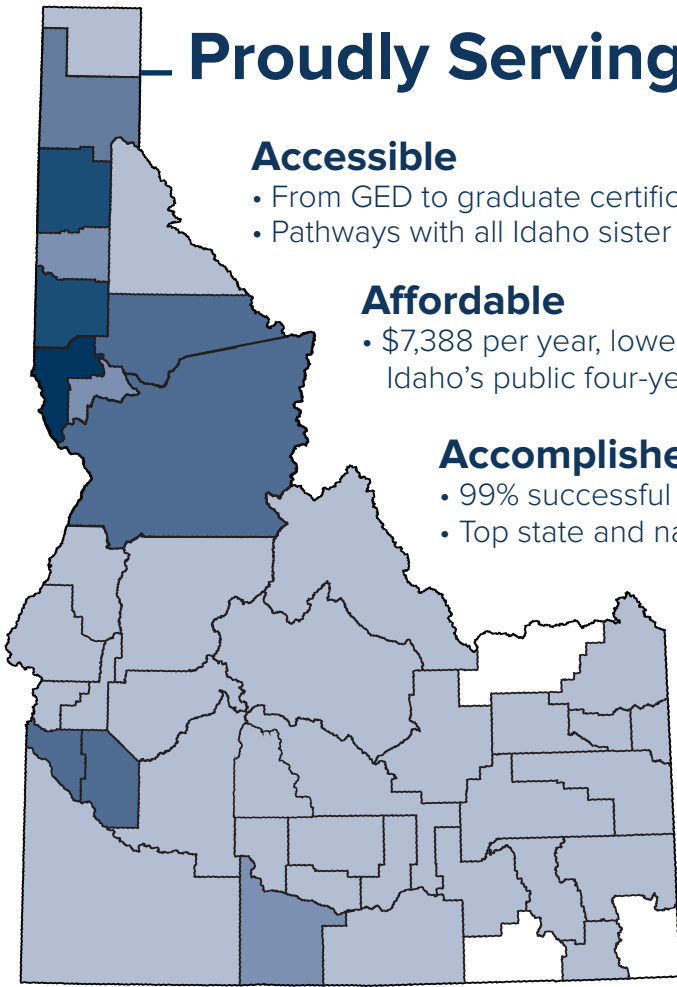

Serving All. Graduating More.

At LC State, we're proud to help veterans, parents, working adults, and first-generation students graduate at a pace that works for them. We're also proud of the many who transfer and job out.

80%
Idaho Residents

50%
Low Income

48%
Parents/caregivers

71%
Are working

34%
Transfer Out

Enrollment Stable. Retention Rising.

Small College. Big Results.

Proudly Serving Idaho

Accessible

- From GED to graduate certificates
- Pathways with all Idaho sister institutions

Affordable

- \$7,388 per year, lowest tuition among Idaho's public four-year institutions

Accomplished

- 99% successful placement rates
- Top state and national rankings