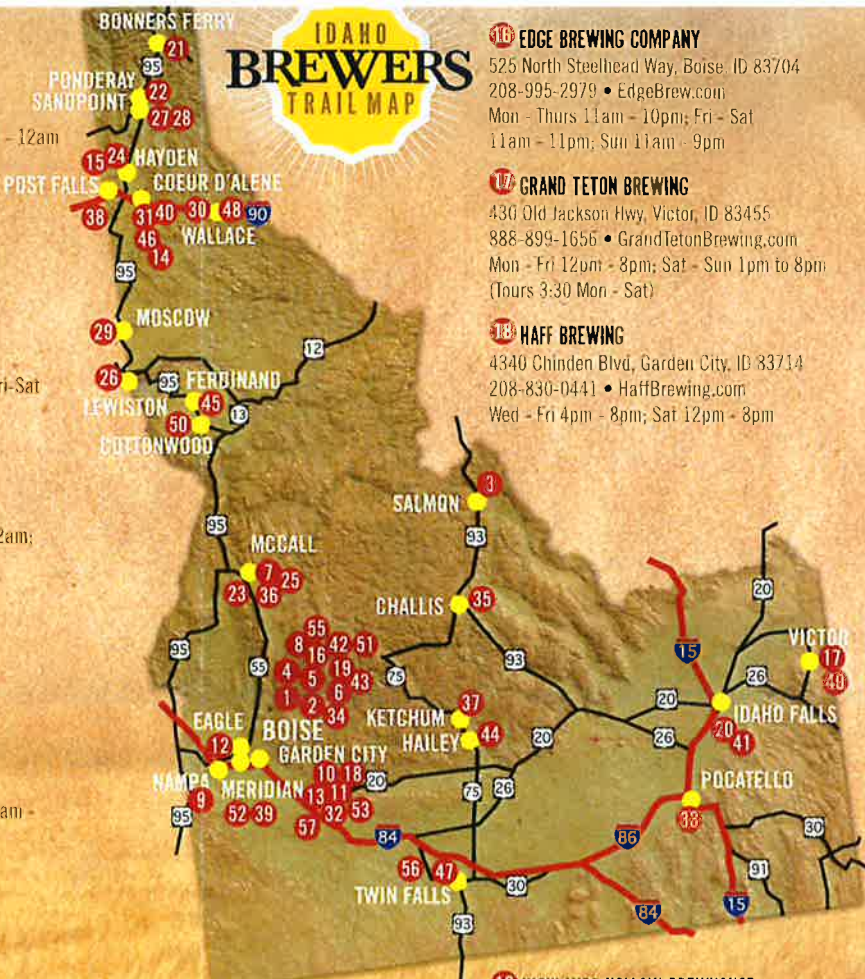

### 6 BIG HORN - THE RAM MERIDIAN

3272 E Pine Ave, Meridian, ID 83642  
208-888-0314 • TheRam.com  
Mon - Thurs 11am - 11:30pm; Fri - Sat 11am -  
12am; Sun 11am - 11:30pm

### 10 CROOKED FENCE - BARRELHOUSE

5181 N Glenwood Street, Garden City, ID 83714  
208-376-4200 • CrookedFenceBrewing.com  
Mon - Sat 11am - 10pm; Sun 10am - 9pm

### 12 CROOKED FLATS

3705 Idaho 16, Eagle, ID 83616  
208-286-9463 • CrookedFenceBrewing.com  
Fri 4pm - 10pm; Sat 12pm - 10pm;  
Sun 12pm - 7pm

### 13 COUNTY LINE BREWING

9115 Chinden Blvd #107, Garden City, ID 83714  
208-830-2456  
Fri 4pm - 10pm; Sat 12pm - 10pm;  
Sun 12pm - 6pm