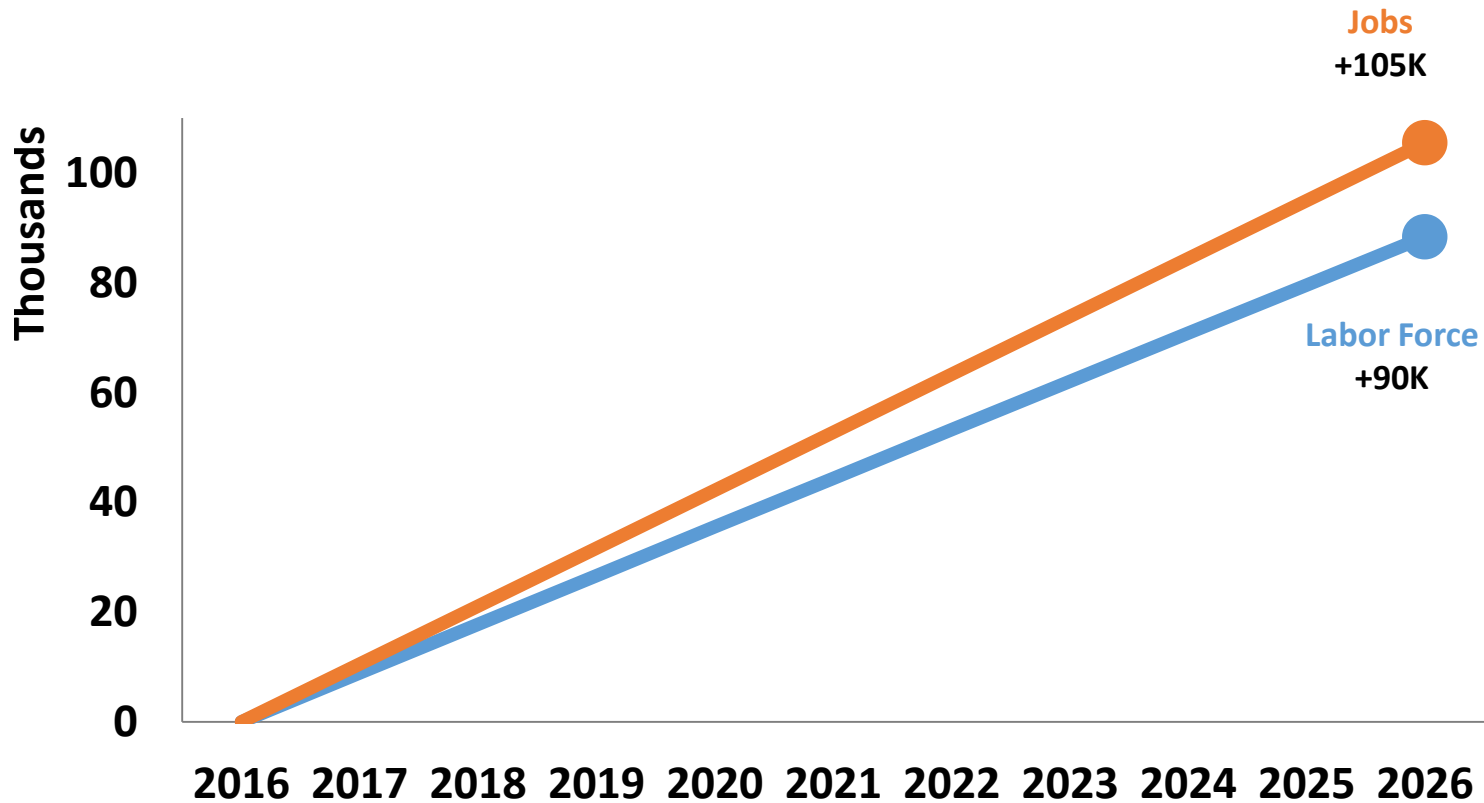

Why is our mission important?