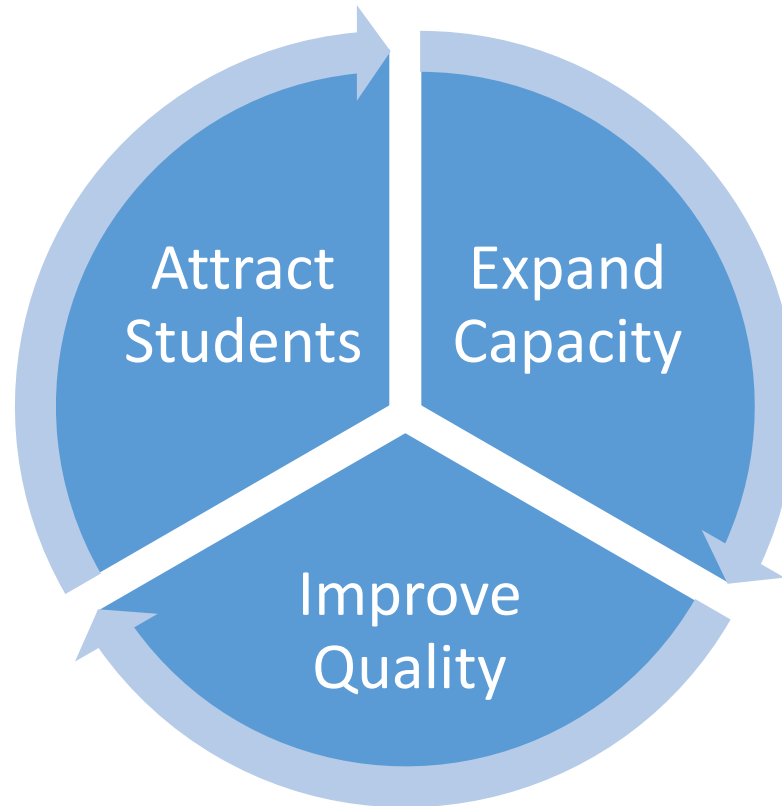

Career Pipeline for Students Talent Pipeline for Business