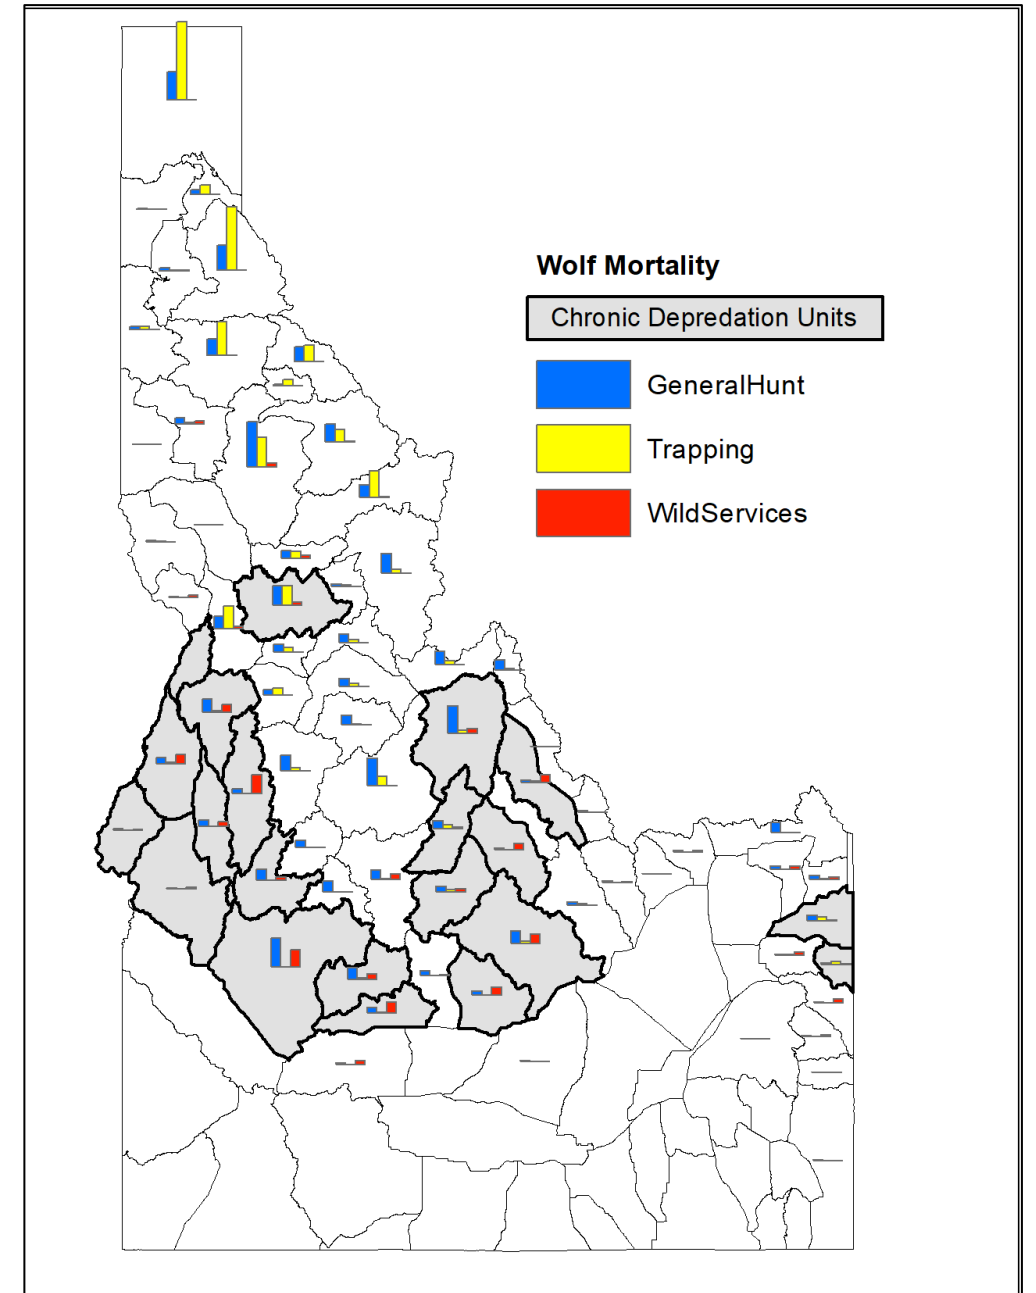

Department of Fish and Game Management

Changes in Hunting and Trapping Season Length

Wolf Mortality Harvest Season: July 1 -June 30

Wolf Mortality by GMU

Wolf Mortality by Chronic Depredation Units