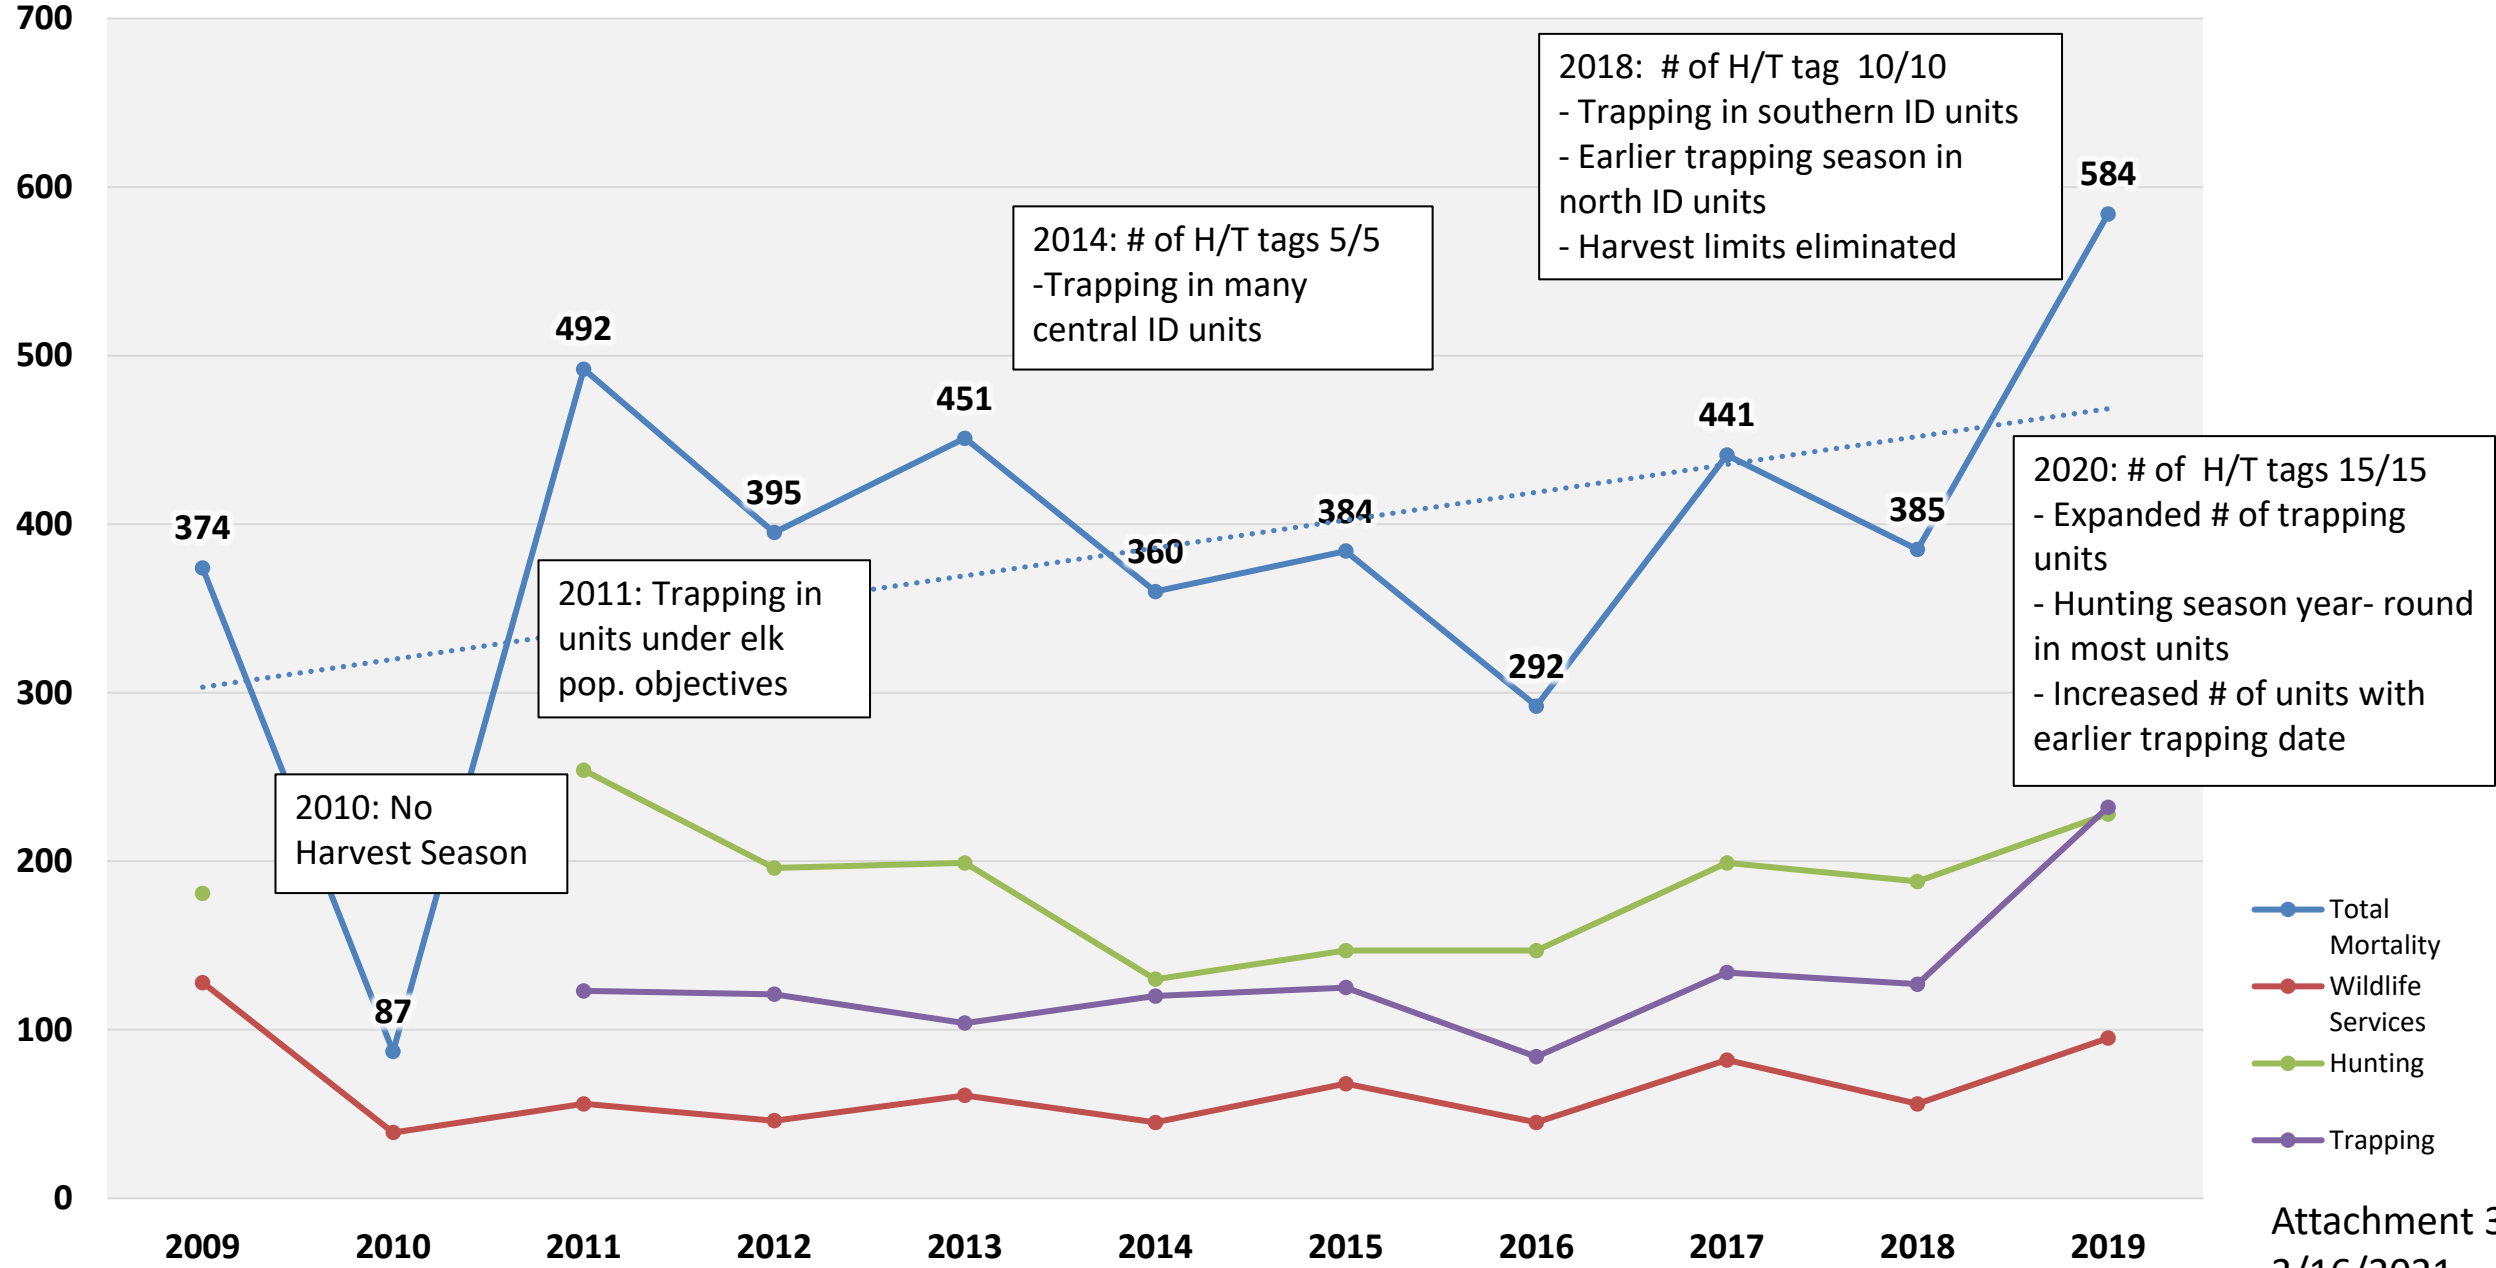

Department of Fish and Game Management

Changes in Hunting and Trapping Season Length

Wolf Mortality Harvest Season: July 1 -June 30

Wolf Mortality by GMU

Wolf Mortality by Chronic Depredation Units