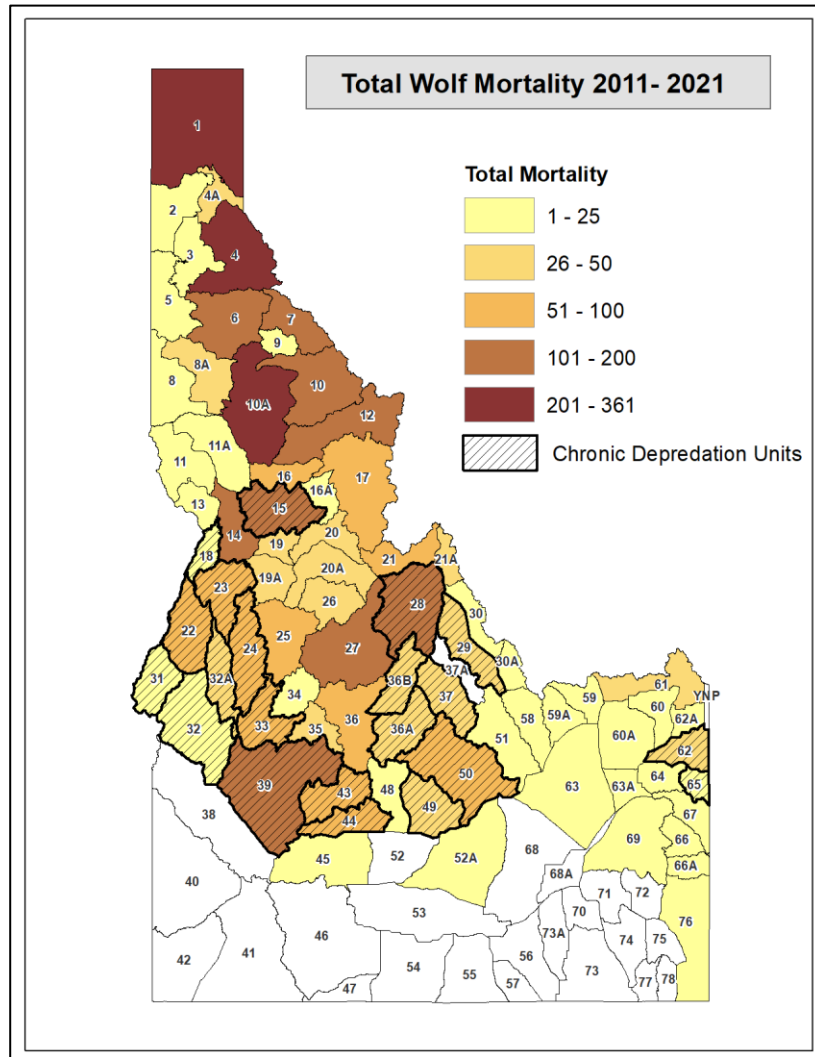

Department of Fish and Game Management

Changes in Hunting and Trapping Season Length

Wolf Mortality Harvest Season: July 1 -June 30

Wolf Mortality by GMU

Wolf Mortality by Chronic Depredation Units