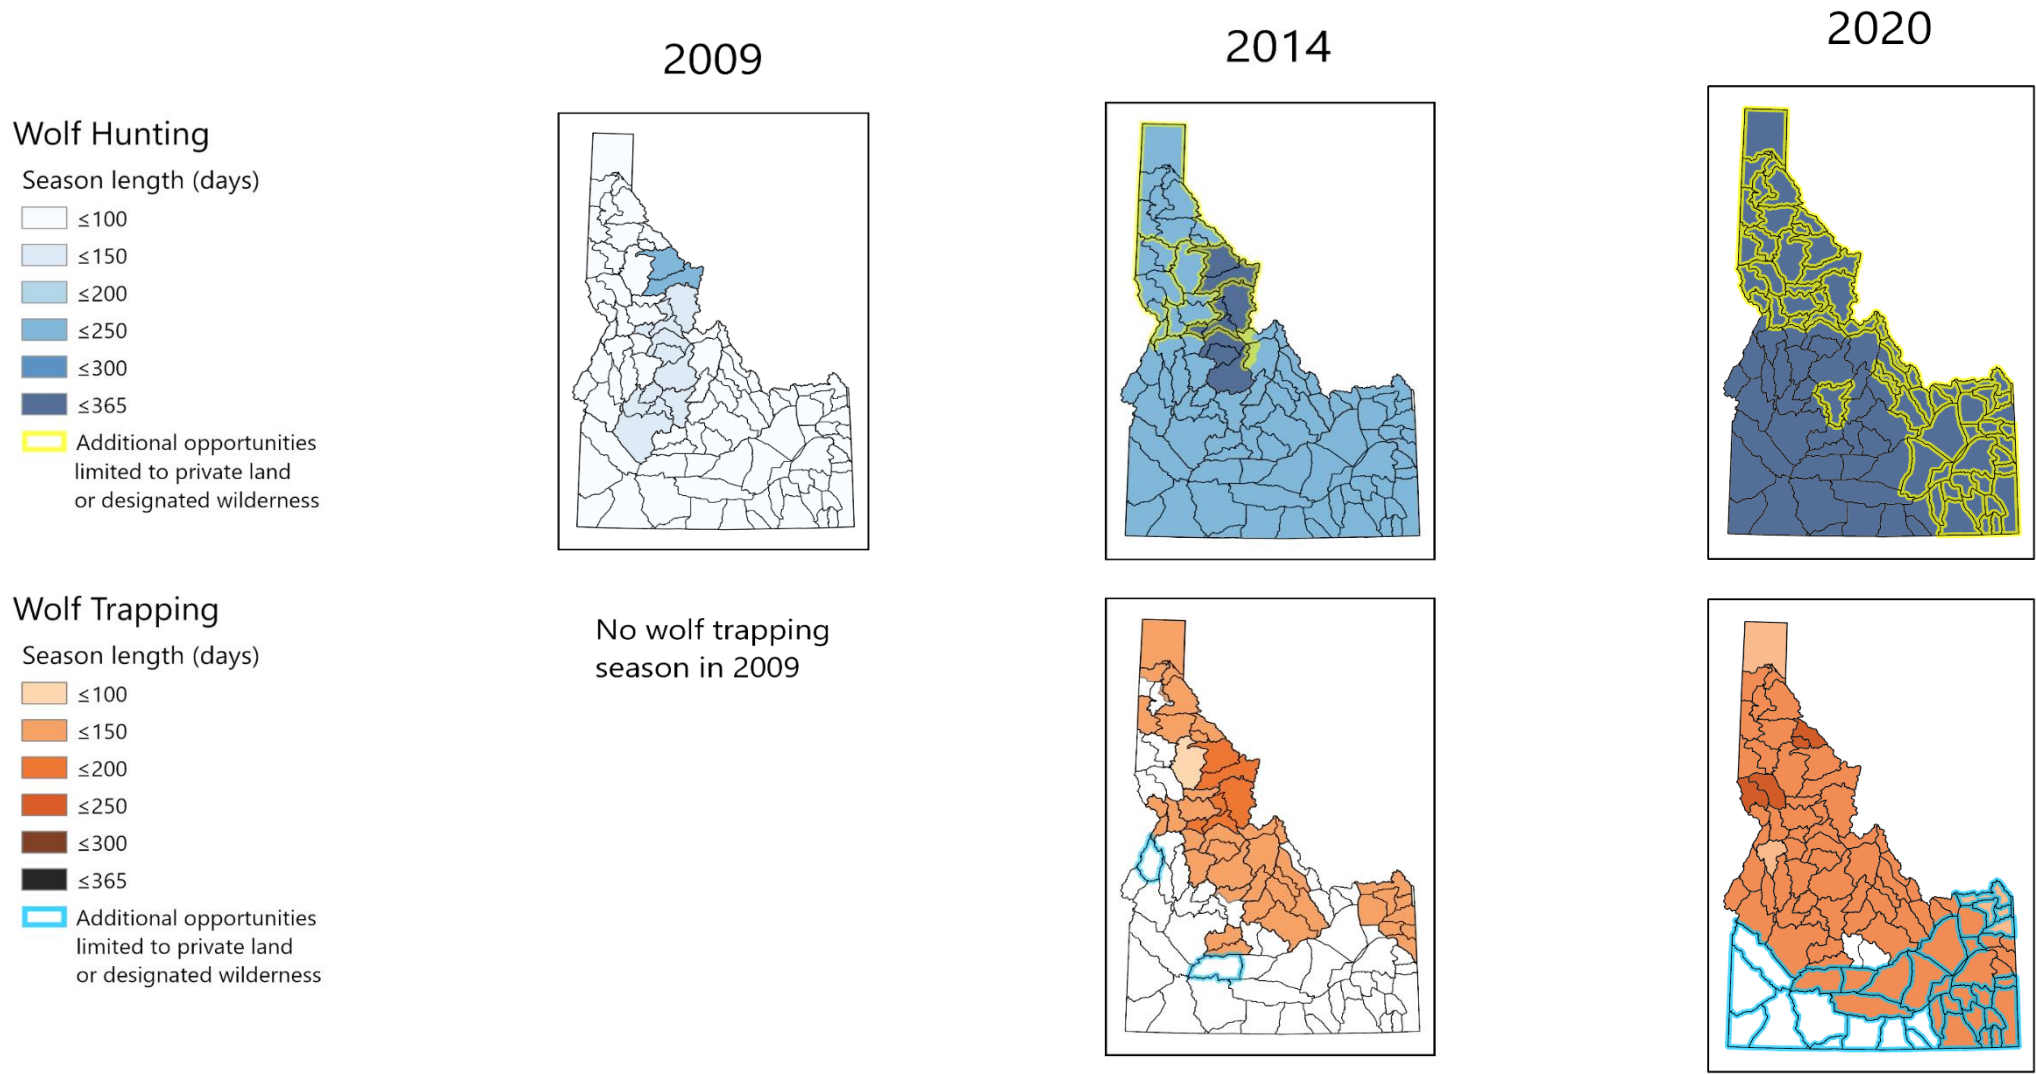

Department of Fish and Game Management

Changes in Hunting and Trapping Season Length

Wolf Mortality Harvest Season: July 1 -June 30

Wolf Mortality by GMU

Wolf Mortality by Chronic Depredation Units